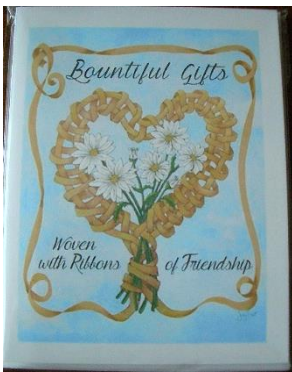

Check out our website — [www.peooregon.org](http://www.peooregon.org) — What's New — Sale of Items

SHIPPABLE ITEMS – OPTIONAL SHIPPING UP TO 15 LBS. TO ANY OREGON ZIP CODE FOR \$9

**#1** Daisy Purses, 6X7" zip-top padded nylon lined in black with 1 interior pocket and cross-body cord, \$15

**#2** Daisy Tissue Pack Covers, dress up your tissue with daisy covers, cloth in random colors, tissue included \$2

**#3** Celebrate P.E.O. with a set of 6 convention logo "Bountiful Gifts Woven with Ribbons of Friendship" notecards with envelopes, blank inside. \$6

**#4** Misses T-Shirt with Rhinestone star, 60/40 Cotton/Poly generous cut with 3/4 length sleeve \$30 Specify size and color (white or yellow) Approximate maximum bust/hip measures:  
Small 39"  
Med 42"  
Large 43½"  
X-Lrg 45"