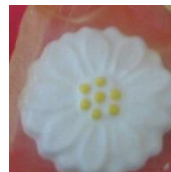

**#7** Pair Multi-color earrings with gold-filled wires in gift bag \$5 (for clip-on, note on form)

**#8** Set Multi-color necklace and earrings in gift bag \$13

**#9** White crochet ribbon necklace with gold glass beading and gold-plated slide for adjustable length 15-30", in gift bag \$10

**#10** Pair White earrings with gold filled wires, in gift bag \$5 (clip-on available)

**#11** Set White ribbon necklace and earrings in gift bag \$13

**#12** Oregon myrtlewood marguerite pin, 3" high with standard pin back, in gift bag \$10